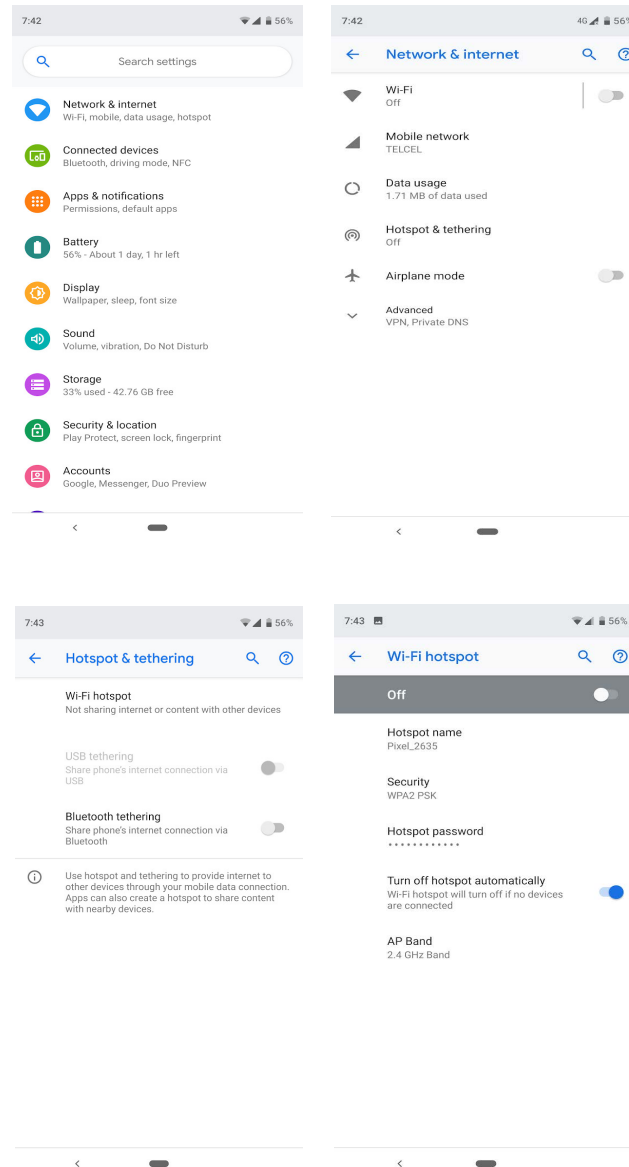

# Personal Hotspot Set Up Android

You can use your phone's mobile data to connect another phone, tablet, or computer to the internet. Sharing a connection this way is called tethering or using a hotspot. Some phones can share Wi-Fi connection by tethering.

## Hotspot Button

You have likely seen the hotspot button in your device's quick settings drawer.

While that is the fastest and easiest way to turn your mobile hotspot on and off, you are going to want to take a moment to configure things first.

## Tether by Wi-Fi Hotspot

### Step 1: Turn on your phone's hotspot

- Open your phone's Settings app.
- Tap Network & internet and then Hotspot & tethering and then Wi-Fi hotspot.
- Turn on Wi-Fi hotspot.
- To see or change a hotspot setting, like the name or password, tap it. If needed, first tap Set up Wi-Fi hotspot.