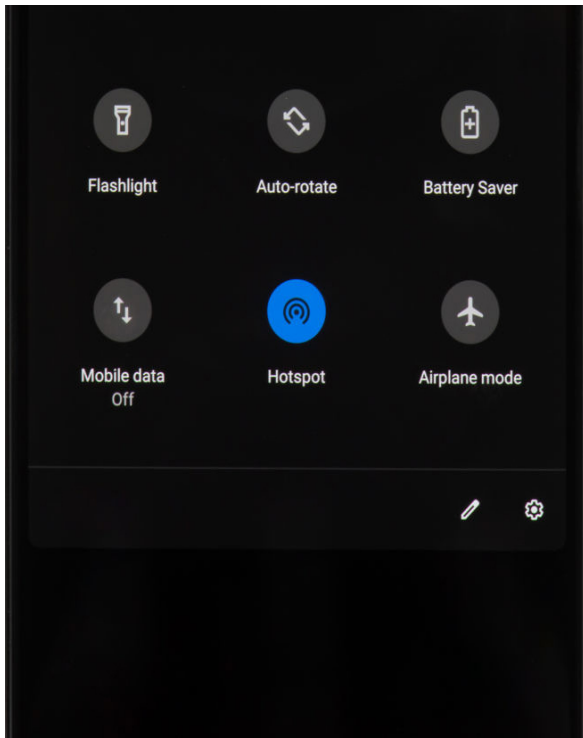

# Personal Hotspot Set Up Android

You can use your phone's mobile data to connect another phone, tablet, or computer to the internet. Sharing a connection this way is called tethering or using a hotspot. Some phones can share Wi-Fi connection by tethering.

## Hotspot Button

You have likely seen the hotspot button in your device's quick settings drawer.

While that is the fastest and easiest way to turn your mobile hotspot on and off, you are going to want to take a moment to configure things first.